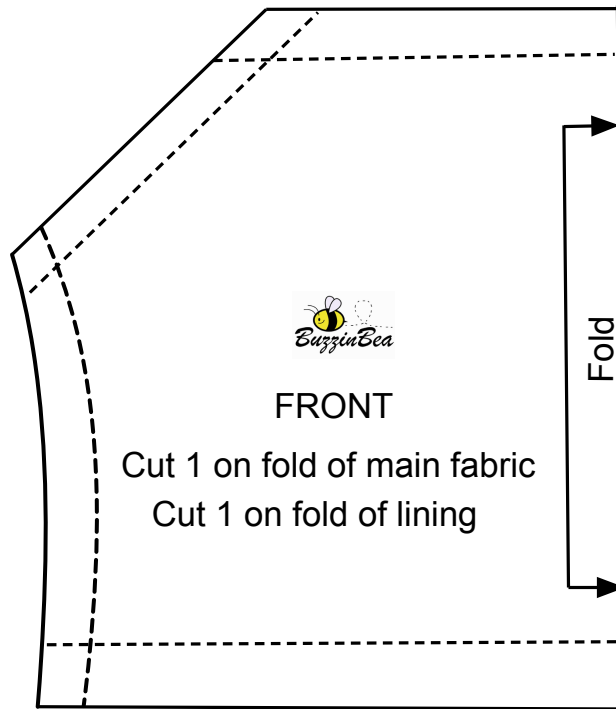

Tiered Dress for 18 inch Dolls

Dress strap - Cut 1.25" x 20" strip of fabric

Dress Skirt
Tier 1 - Cut 3" x 26 in of main fabric
Tier 2 - Cut 5 x 26 in of main fabric

Please link to our website, www.buzzinbea.com if you intend to use this for online purposes.